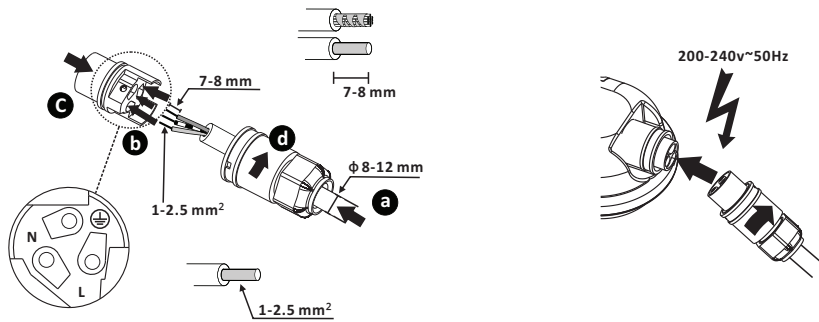

1	LED waterproof lighting	X1
2	SS hook	X2
3	plastic expansion	X2
4	Round head self-drilling screw 5x30	X2
5	Flat gasket 12x6/Center hole 6mm	X2
6	Triangle hook	X2
7(1)standard	M20 five-set cable drill	X1
7(2)connect	Connect	X1
8	Instructions	X1
9	Accessory bag	X1

# JULIE LED IP65

**1**

4 x 10mm stainless steel self-tapping screws (not included) can be applied to prevent unauthorized opening of the luminaire.

**2**

**3**

Standard

**3**

Connect