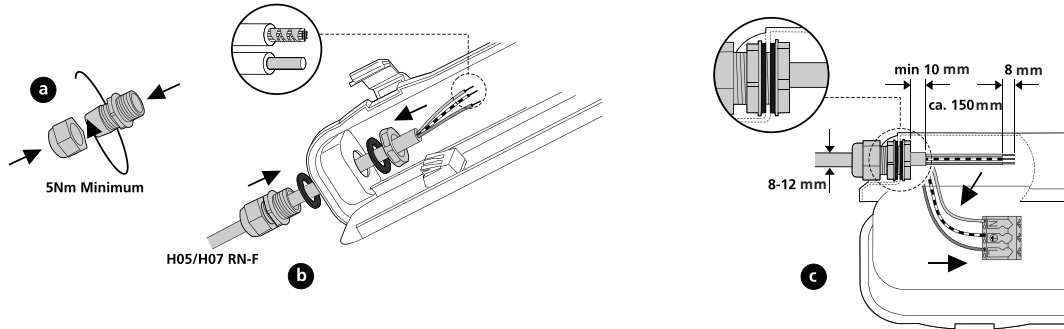

1	LED waterproof lighting	X1
2	SS hook	X2
3	plastic expansion	X2
4	Round head self-drilling screw 5x30	X2
5	Flat gasket 12x6/Center hole 6mm	X2
6	Triangle hook	X2
7(1)standard	M20 five-set cable drill	X1
7(2)connect	Connect	X1
8	Instructions	X1
9	Accessory bag	X1

# JULIE LED IP65

**1**

4 x 10mm stainless steel self-tapping screws (not included) can be applied to prevent unauthorized opening of the luminaire.

**2**

**3**

Standard

**3**

Connect