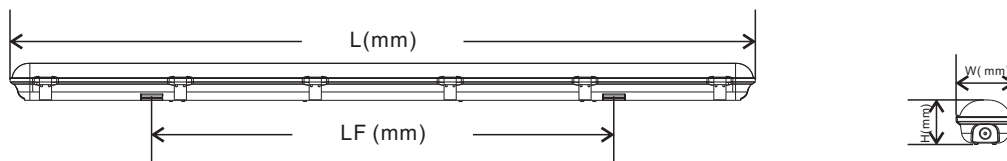

5. Caution, risk of electric shock.

The control gear provides basic insulation between the LV supply and the control circuit

Product Description	Wattage	SAP Code	L	W	H	LF
JULIE 1200 LED IP65 4000 840	40W	96665577	1232	103	78	900
JULIE 1200 LED IP65 4000 840 CONNECT	40W	96665578	1232	103	78	900
JULIE 1200 LED IP65 4000 840 E3	40W	96665579	1232	103	78	900
JULIE 1500 LED IP65 6000 840	60W	96665580	1532	103	78	950
JULIE 1500 LED IP65 6000 840 CONNECT	60W	96665581	1532	103	78	950
JULIE 1500 LED IP65 6000 840 E3	60W	96665582	1532	103	78	950
JULIE 1500 LED IP65 4000 840	40W	96628396	1532	85	78	950
JULIE 1500 LED IP65 4000 840 E3	40W	96628397	1532	85	78	950
JULIE 1500 LED 50°C IP65 4000 840	40W	96628449	1532	85	78	950
JULIE 1200 LED IP65 4000 865	40W	96628546	1232	103	78	900
JULIE 1500 LED IP65 6000 865	60W	96628547	1532	103	78	950
JULIE 600 LED IP65 1800 840	20W	96628548	632	103	78	400
JULIE 600 LED IP65 1200 865	12W	96628549	632	85	78	400
JULIE 600 LED IP65 1200 840	12W	96628557	632	85	78	400