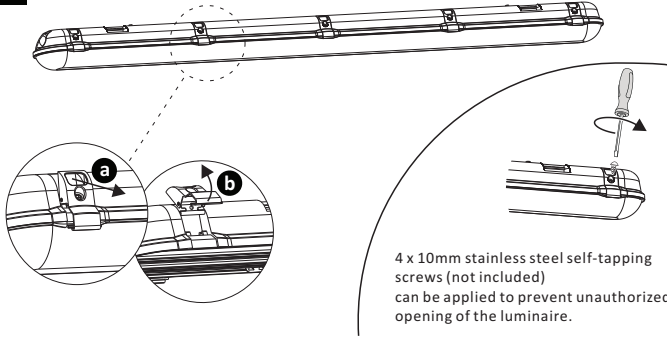

5. Caution, risk of electric shock.

The control gear provides basic insulation between the LV supply and the control circuit

Product Description	Wattage	SAP Code	L	W	H	LF
JULIE 1200 LED IP65 4000 840	40W	96665577	1232	103	78	900
JULIE 1200 LED IP65 4000 840 CONNECT	40W	96665578	1232	103	78	900
JULIE 1200 LED IP65 4000 840 E3	40W	96665579	1232	103	78	900
JULIE 1500 LED IP65 6000 840	60W	96665580	1532	103	78	950
JULIE 1500 LED IP65 6000 840 CONNECT	60W	96665581	1532	103	78	950
JULIE 1500 LED IP65 6000 840 E3	60W	96665582	1532	103	78	950
JULIE 1500 LED IP65 4000 840	40W	96628396	1532	85	78	950
JULIE 1500 LED IP65 4000 840 E3	40W	96628397	1532	85	78	950
JULIE 1500 LED 50°C IP65 4000 840	40W	96628449	1532	85	78	950
JULIE 1200 LED IP65 4000 865	40W	96628546	1232	103	78	900
JULIE 1500 LED IP65 6000 865	60W	96628547	1532	103	78	950
JULIE 600 LED IP65 1800 840	20W	96628548	632	103	78	400
JULIE 600 LED IP65 1200 865	12W	96628549	632	85	78	400
JULIE 600 LED IP65 1200 840	12W	96628557	632	85	78	400

1	LED waterproof lighting	X1
2	SS hook	X2
3	plastic expansion	X2
4	Round head self-drilling screw 5x30	X2
5	Flat gasket 12x6/Center hole 6mm	X2
6	Triangle hook	X2
7(1)standard	M20 five-set cable drill	X1
7(2)connect	Connect	X1
8	Instructions	X1
9	Accessory bag	X1

# JULIE LED IP65

**1**

4 x 10mm stainless steel self-tapping screws (not included) can be applied to prevent unauthorized opening of the luminaire.

**2**

**3**

Standard

**3**

Connect