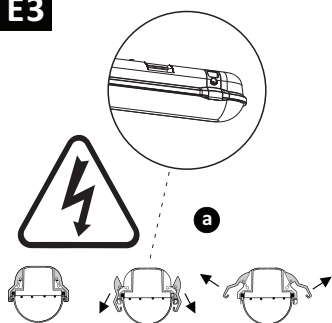

JULIE LED IP65

1

4 x 10mm stainless steel self-tapping screws (not included) can be applied to prevent unauthorized opening of the luminaire.

2

3

Standard

3

Connect

4

5

E3

Accu-NiCd 50 4A