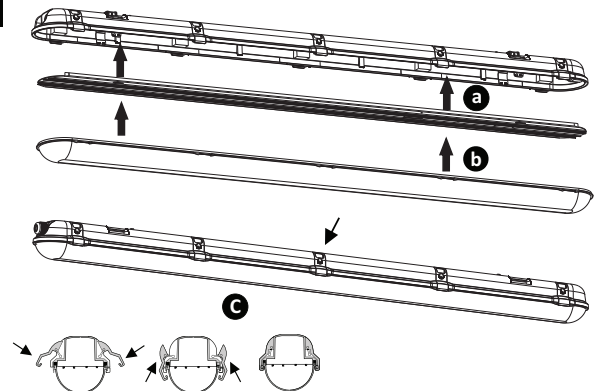

JULIE LED IP65

1

4 x 10mm stainless steel self-tapping screws (not included) can be applied to prevent unauthorized opening of the luminaire.

2

3

Standard

3

Connect

4

5

E3

Accu-NiCd 50 4A