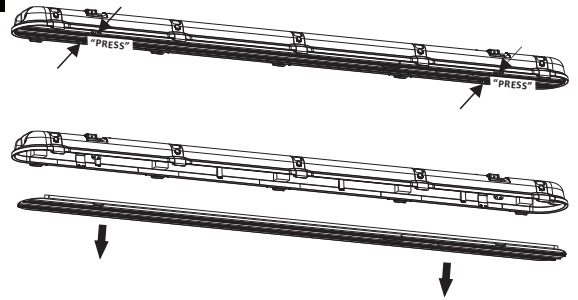

1	LED waterproof lighting	X1
2	SS hook	X2
3	plastic expansion	X2
4	Round head self-drilling screw 5x30	X2
5	Flat gasket 12x6/Center hole 6mm	X2
6	Triangle hook	X2
7(1)standard	M20 five-set cable drill	X1
7(2)connect	Connect	X1
8	Instructions	X1
9	Accessory bag	X1

# JULIE LED IP65

**1**

4 x 10mm stainless steel self-tapping screws (not included) can be applied to prevent unauthorized opening of the luminaire.

**2**

**3**

Standard

**3**

Connect