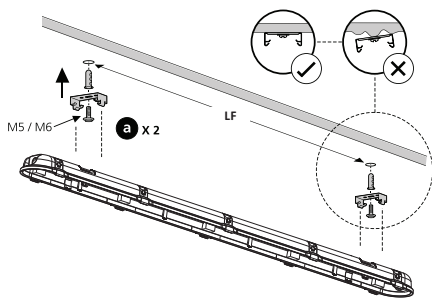

JULIE LED IP65

1

4 x 10mm stainless steel self-tapping screws (not included) can be applied to prevent unauthorized opening of the luminaire.

2

3

Standard

3

Connect

4

5

E3

Accu-NiCd 50 4A