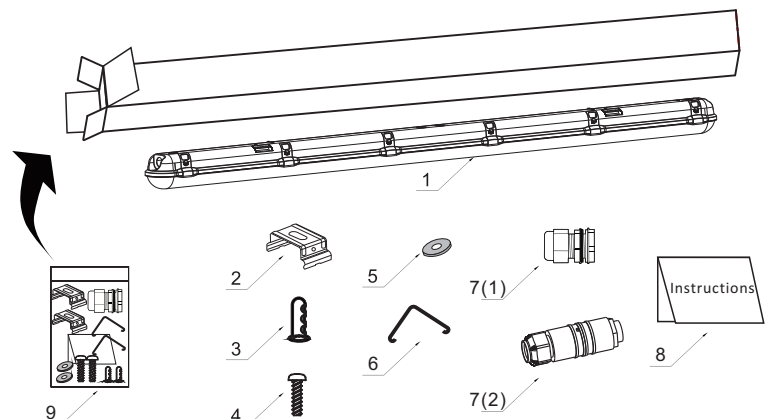

5. Caution, risk of electric shock.

The control gear provides basic insulation between the LV supply and the control circuit

Product Description	Wattage	SAP Code	L	W	H	LF
JULIE 1200 LED IP65 4000 840	40W	96665577	1232	103	78	900
JULIE 1200 LED IP65 4000 840 CONNECT	40W	96665578	1232	103	78	900
JULIE 1200 LED IP65 4000 840 E3	40W	96665579	1232	103	78	900
JULIE 1500 LED IP65 6000 840	60W	96665580	1532	103	78	950
JULIE 1500 LED IP65 6000 840 CONNECT	60W	96665581	1532	103	78	950
JULIE 1500 LED IP65 6000 840 E3	60W	96665582	1532	103	78	950
JULIE 1500 LED IP65 4000 840	40W	96628396	1532	85	78	950
JULIE 1500 LED IP65 4000 840 E3	40W	96628397	1532	85	78	950
JULIE 1500 LED 50°C IP65 4000 840	40W	96628449	1532	85	78	950
JULIE 1200 LED IP65 4000 865	40W	96628546	1232	103	78	900
JULIE 1500 LED IP65 6000 865	60W	96628547	1532	103	78	950
JULIE 600 LED IP65 1800 840	20W	96628548	632	103	78	400
JULIE 600 LED IP65 1200 865	12W	96628549	632	85	78	400
JULIE 600 LED IP65 1200 840	12W	96628557	632	85	78	400

1	LED waterproof lighting	X1
2	SS hook	X2
3	plastic expansion	X2
4	Round head self-drilling screw 5x30	X2
5	Flat gasket 12x6/Center hole 6mm	X2
6	Triangle hook	X2
7(1)standard	M20 five-set cable drill	X1
7(2)connect	Connect	X1
8	Instructions	X1
9	Accessory bag	X1

# JULIE LED IP65

**1**

4 x 10mm stainless steel self-tapping screws (not included) can be applied to prevent unauthorized opening of the luminaire.

**2**

**3**

Standard

**3**

Connect