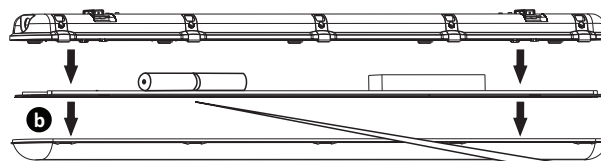

JULIE LED IP65

1

4 x 10mm stainless steel self-tapping screws (not included) can be applied to prevent unauthorized opening of the luminaire.

2

3

Standard

3

Connect

4

5

E3

Accu-NiCd 50 4A